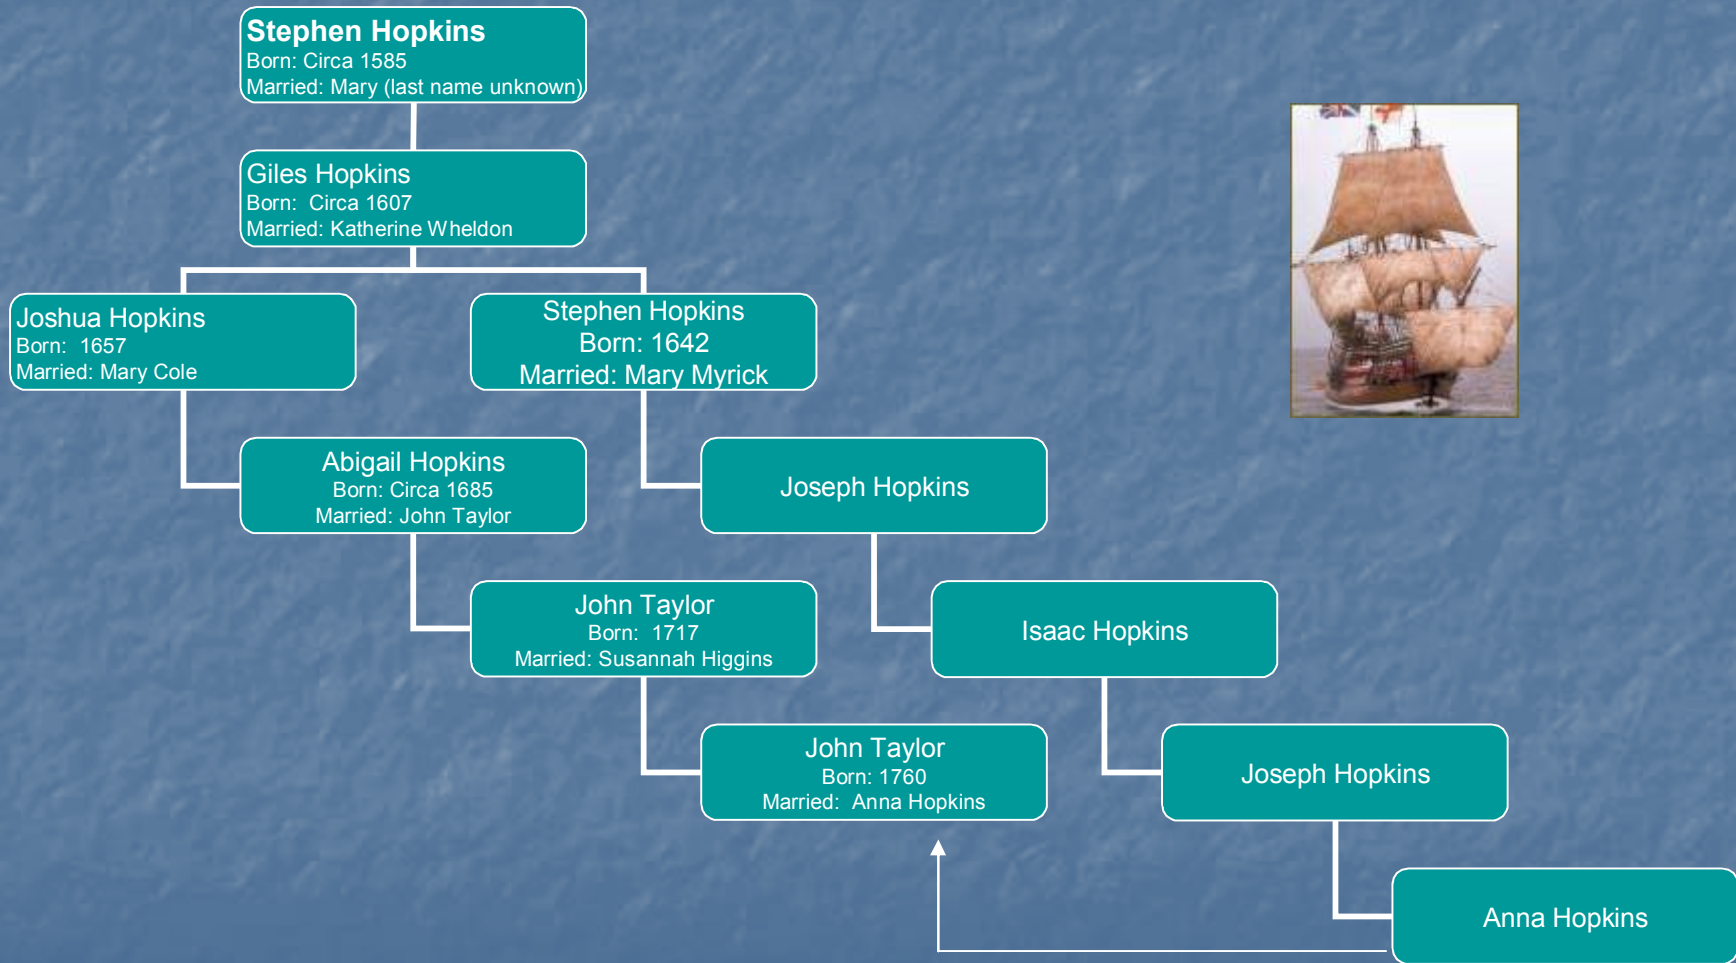

The Flinn Family Mayflower Connection

Extracted from the works of
Dr. Edwin S. Flinn

with continuation by
William P. Flinn

~ 2008 ~

The Flinn Family Mayflower Lineage

The Flinn Family Mayflower Lineage

The Flinn Family Mayflower Lineage

**Charles L. Flinn
And
Mary Jane Taylor
Married: 1875**

Stanley W. Flinn
Born: 1877
Married: Bertha F. Poland

Edwin S. Flinn
Born: 1906
Married: Marie B. Fandel

Donald W. Flinn
Born: 1909
Married: Selma M. Stegall

The Flinn Family Mayflower Lineage

exact birth dates left out of
modern day lineage to protect
personally identifiable information

The Flinn Family Mayflower Lineage

exact birth dates left out of
modern day lineage to protect
personally identifiable information