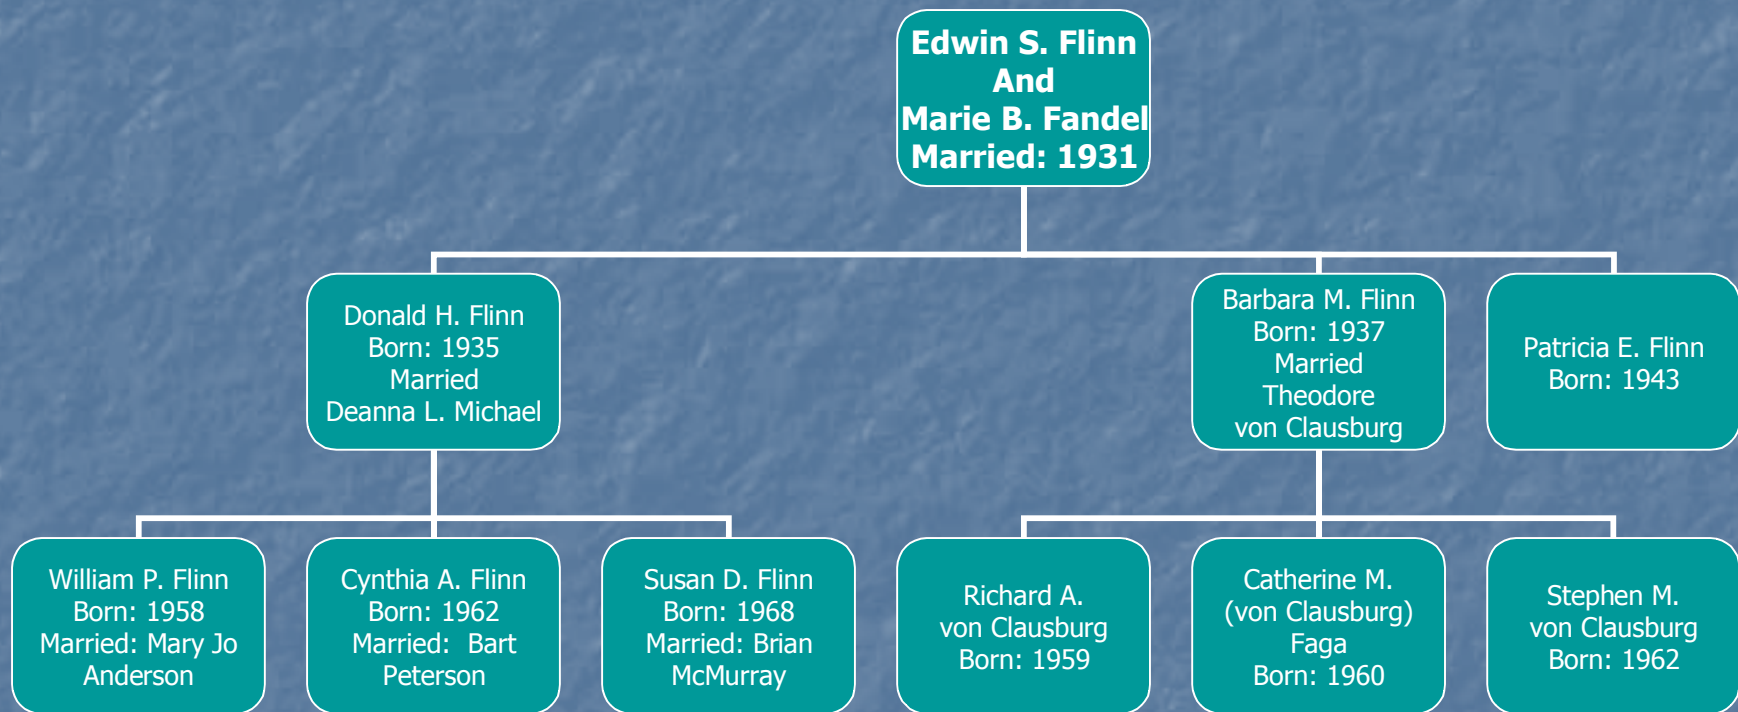

The Flinn Family Mayflower Connection

Extracted from the works of
Dr. Edwin S. Flinn

with continuation by
William P. Flinn

~ 2008 ~

The Flinn Family Mayflower Lineage

The Flinn Family Mayflower Lineage

The Flinn Family Mayflower Lineage

**Charles L. Flinn
And
Mary Jane Taylor
Married: 1875**

Stanley W. Flinn
Born: 1877
Married: Bertha F. Poland

Edwin S. Flinn
Born: 1906
Married: Marie B. Fandel

Donald W. Flinn
Born: 1909
Married: Selma M. Stegall

The Flinn Family Mayflower Lineage

exact birth dates left out of
modern day lineage to protect
personally identifiable information

The Flinn Family Mayflower Lineage

exact birth dates left out of
modern day lineage to protect
personally identifiable information