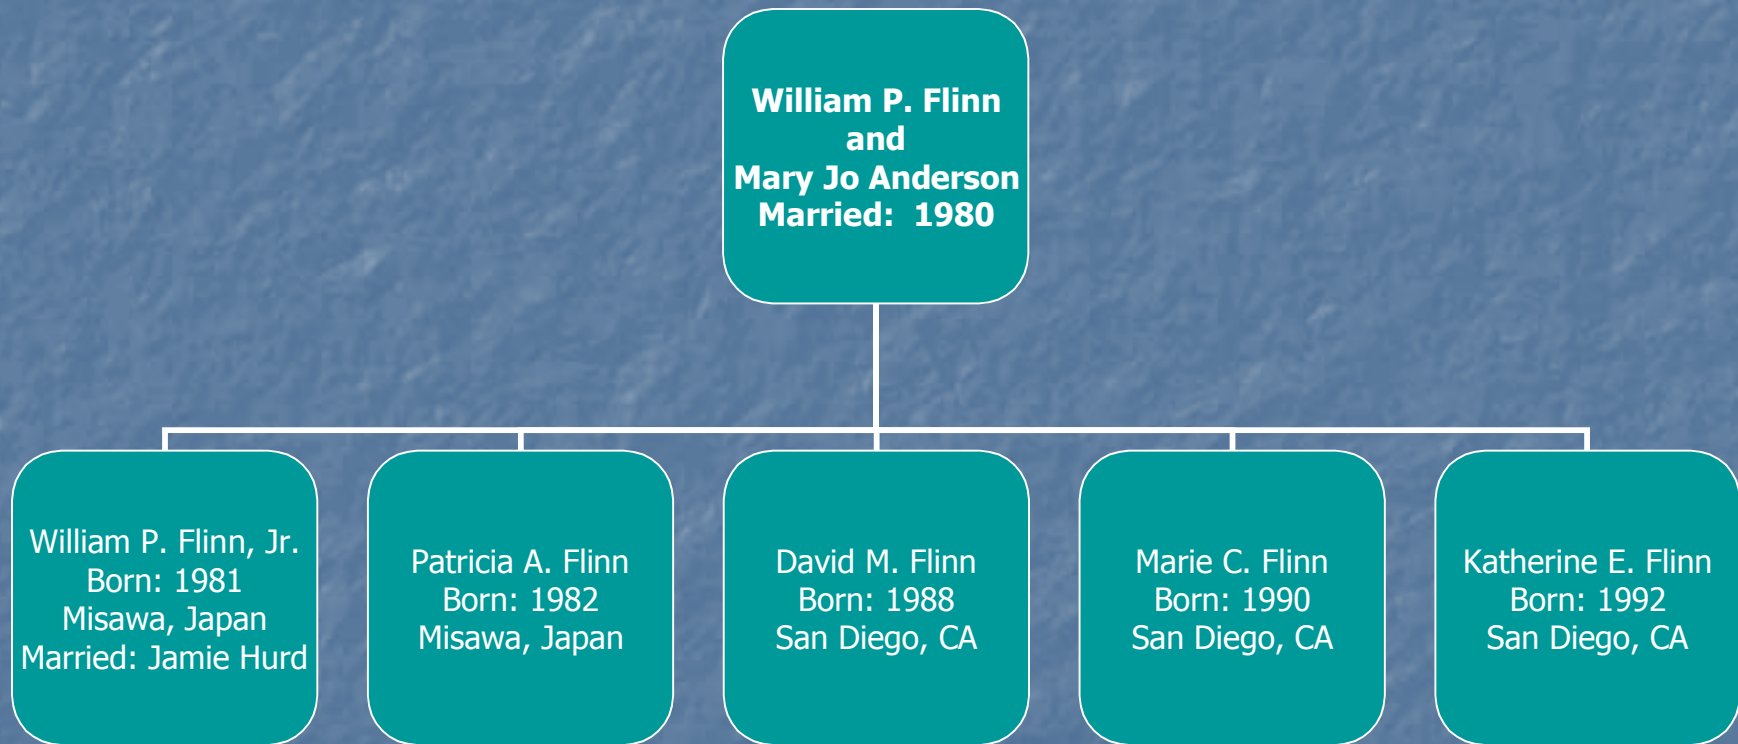

The Flinn Family Mayflower Connection

Extracted from the works of
Dr. Edwin S. Flinn

with continuation by
William P. Flinn

~ 2008 ~

The Flinn Family Mayflower Lineage

The Flinn Family Mayflower Lineage

The Flinn Family Mayflower Lineage

**Charles L. Flinn
And
Mary Jane Taylor
Married: 1875**

Stanley W. Flinn
Born: 1877
Married: Bertha F. Poland

Edwin S. Flinn
Born: 1906
Married: Marie B. Fandel

Donald W. Flinn
Born: 1909
Married: Selma M. Stegall

The Flinn Family Mayflower Lineage

exact birth dates left out of
modern day lineage to protect
personally identifiable information

The Flinn Family Mayflower Lineage

exact birth dates left out of
modern day lineage to protect
personally identifiable information