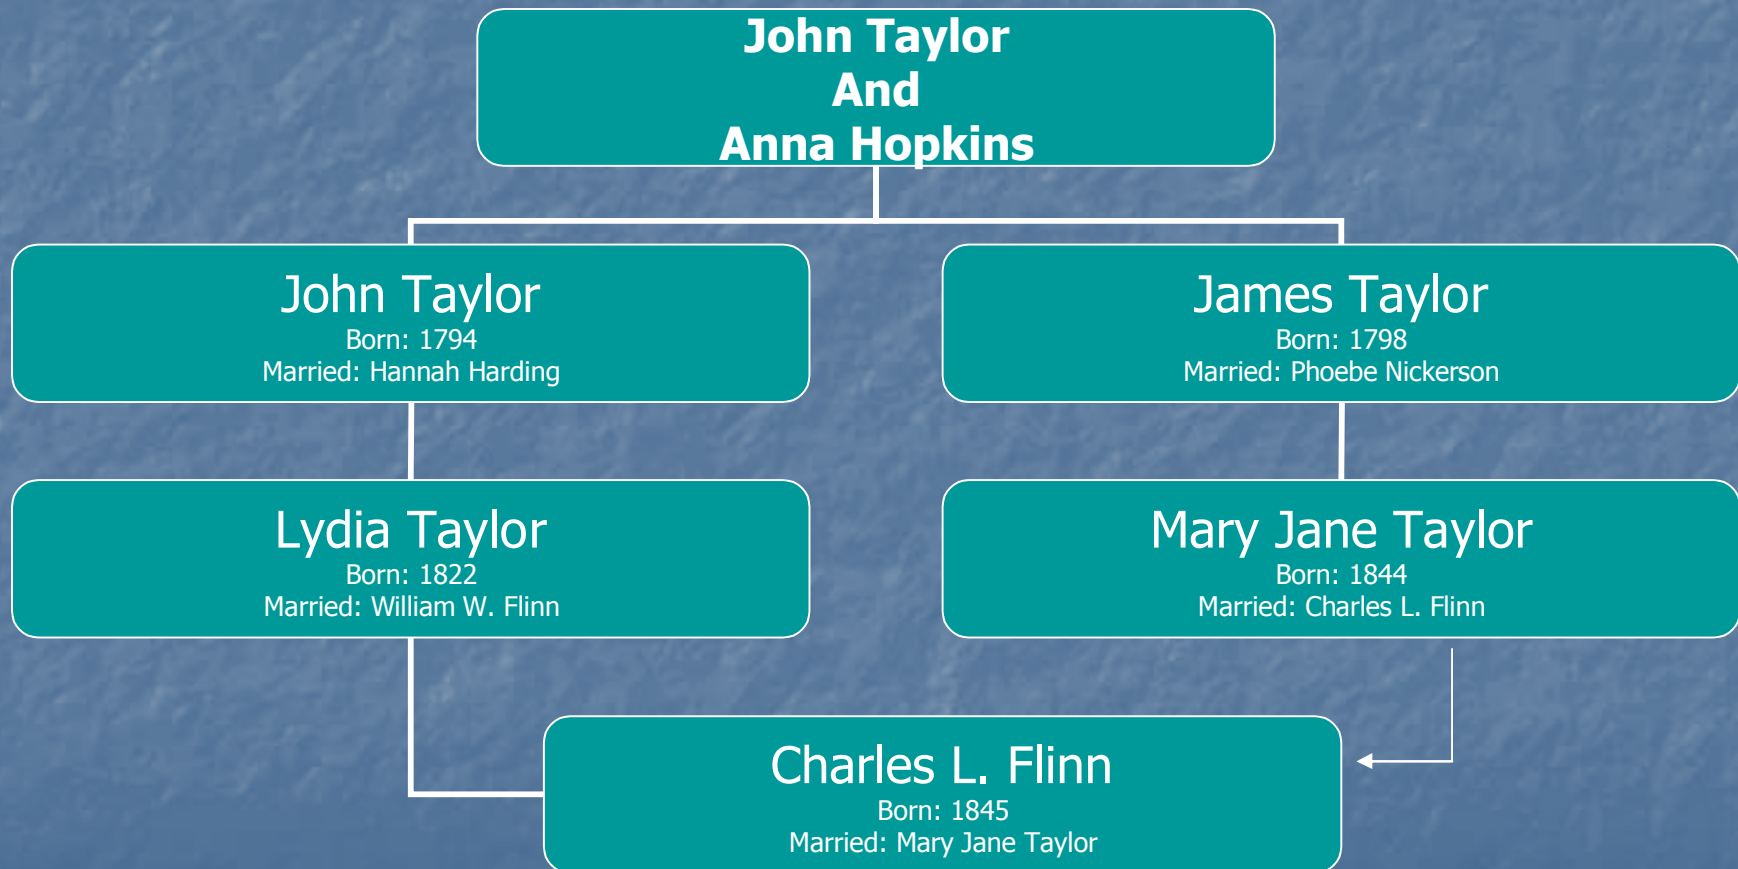

The Flinn Family Mayflower Connection

Extracted from the works of
Dr. Edwin S. Flinn

with continuation by
William P. Flinn

~ 2008 ~

The Flinn Family Mayflower Lineage

The Flinn Family Mayflower Lineage

The Flinn Family Mayflower Lineage

**Charles L. Flinn
And
Mary Jane Taylor
Married: 1875**

Stanley W. Flinn
Born: 1877
Married: Bertha F. Poland

Edwin S. Flinn
Born: 1906
Married: Marie B. Fandel

Donald W. Flinn
Born: 1909
Married: Selma M. Stegall

The Flinn Family Mayflower Lineage

exact birth dates left out of
modern day lineage to protect
personally identifiable information

The Flinn Family Mayflower Lineage

exact birth dates left out of
modern day lineage to protect
personally identifiable information